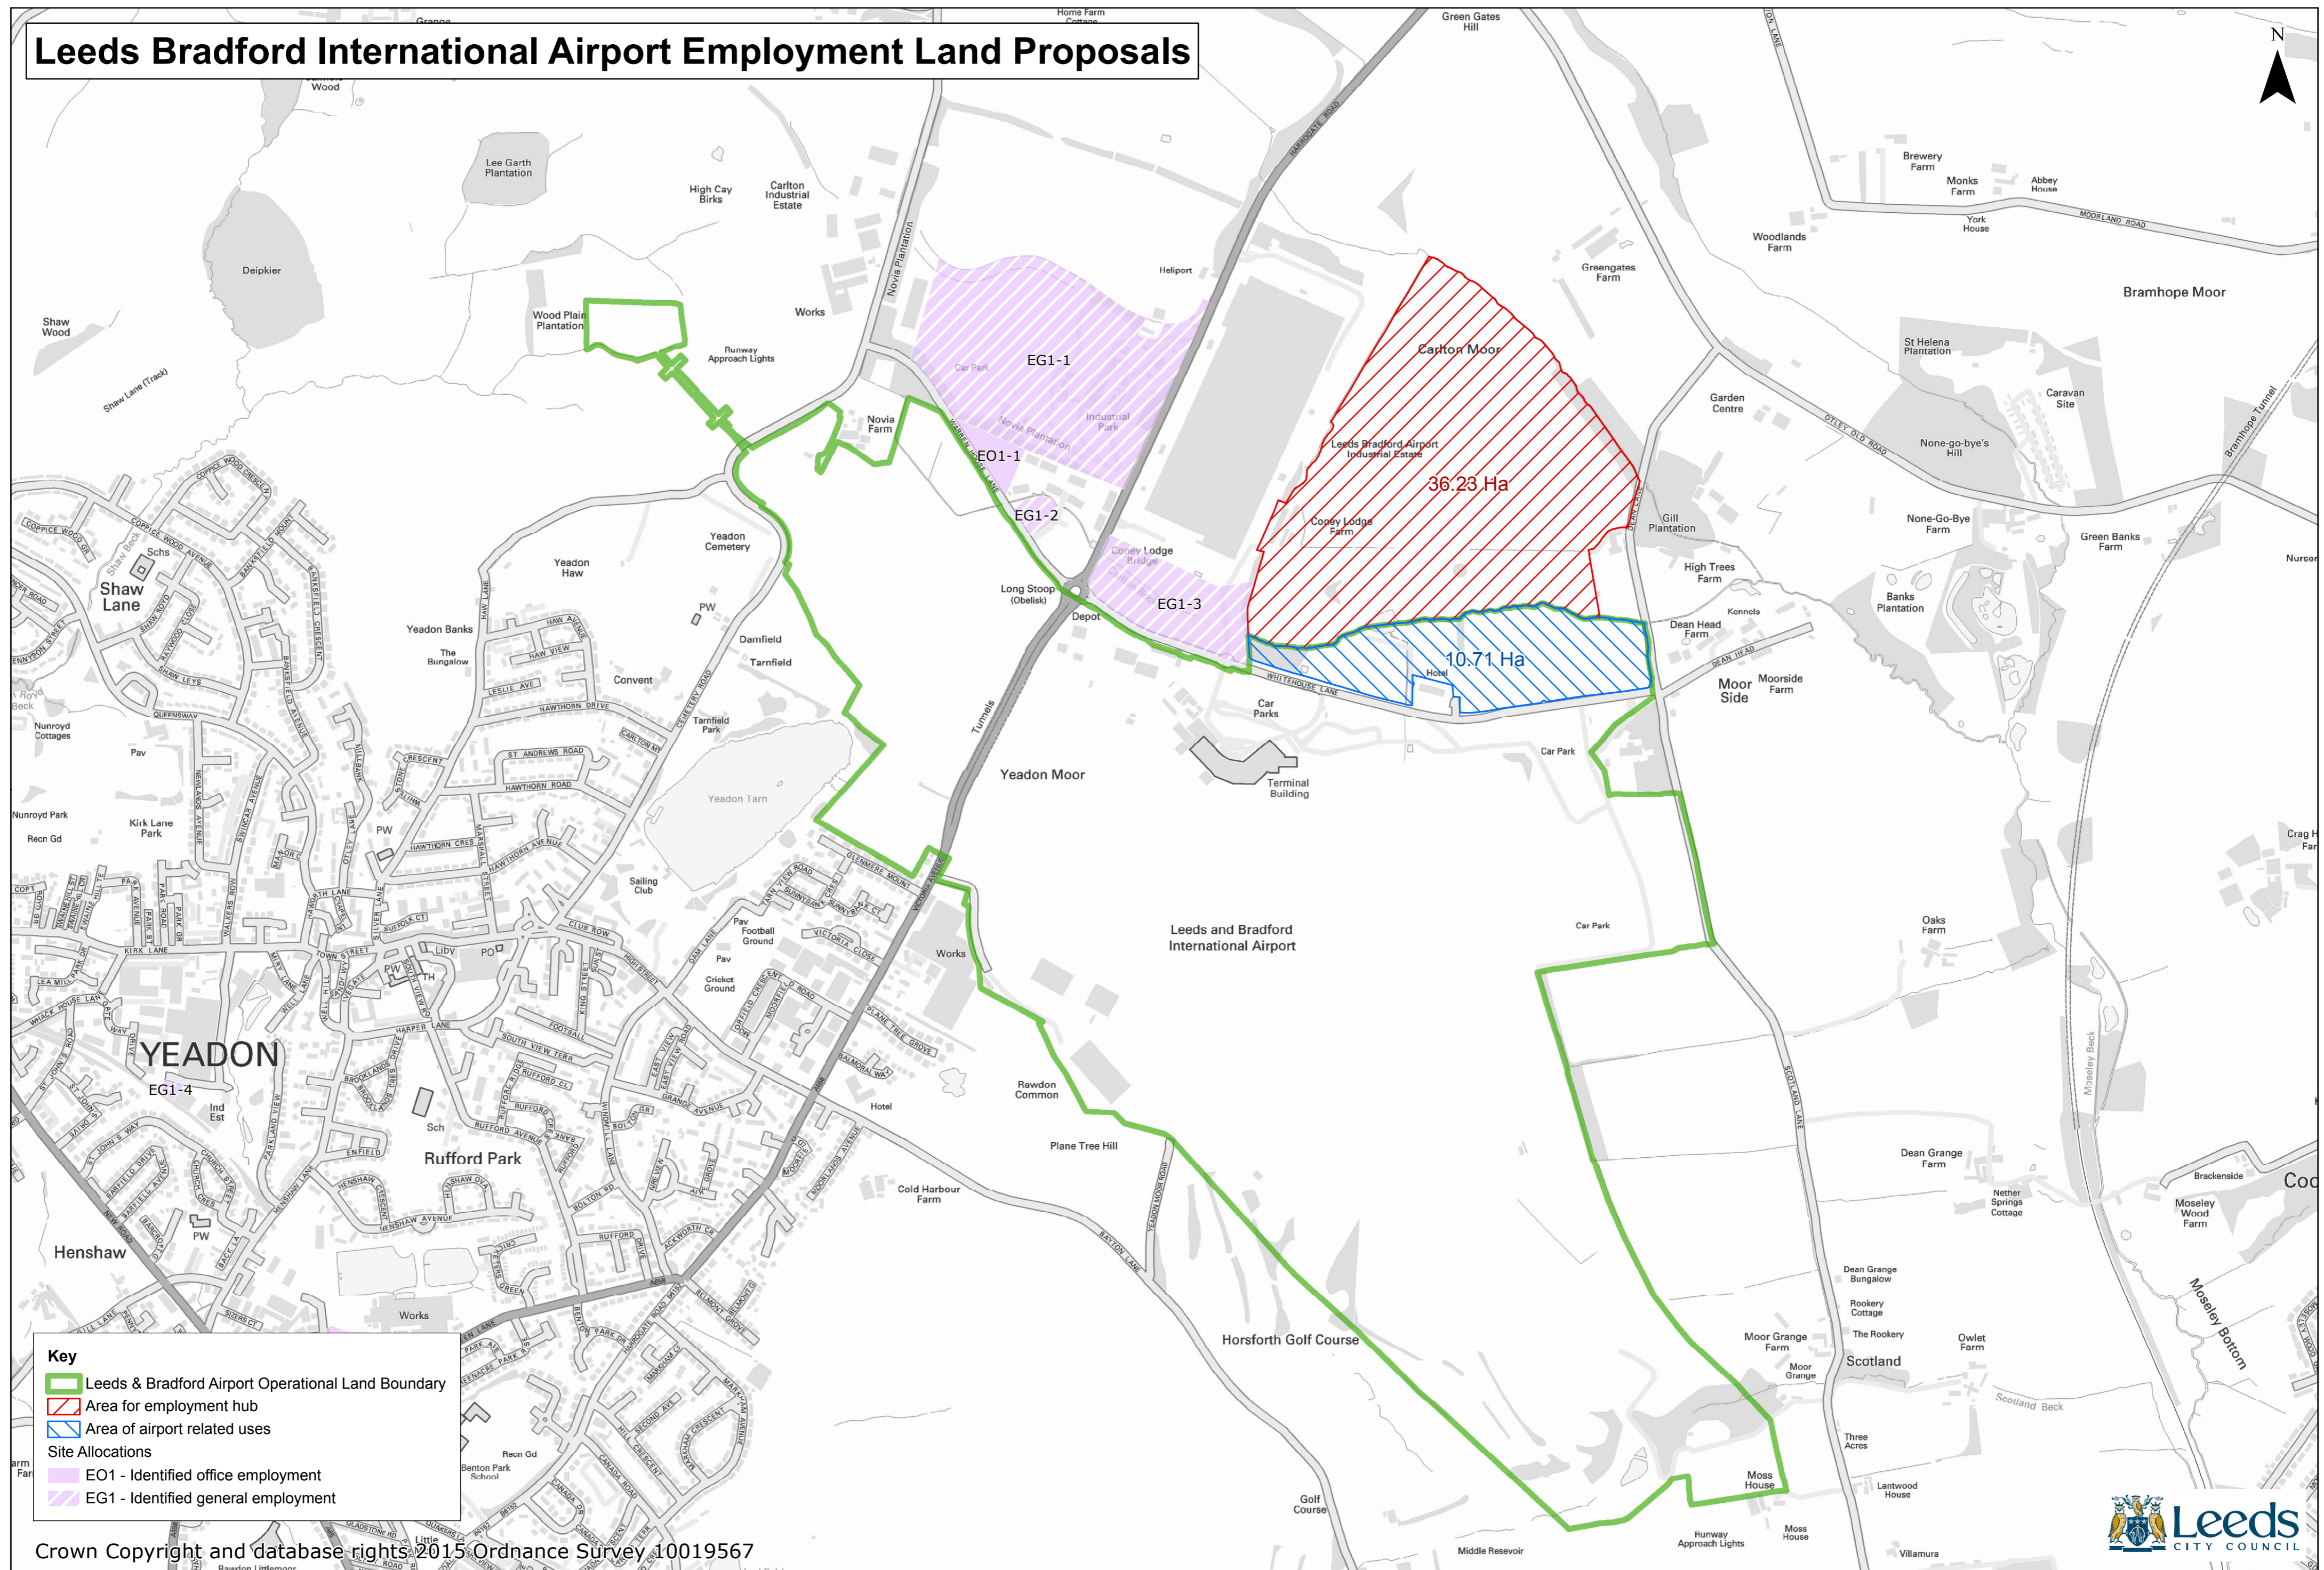

# Leeds Bradford International Airport Employment Land Proposals

**Key**

- ▬ Leeds & Bradford Airport Operational Land Boundary
- ▨ Area for employment hub
- ▨ Area of airport related uses

**Site Allocations**

- ▨ EO1 - Identified office employment
- ▨ EG1 - Identified general employment

Crown Copyright and database rights 2015 Ordnance Survey 10019567

PRODUCED BY CITY DEVELOPMENT, GIS MAPPING & DATA TEAM, LEEDS CITY COUNCIL

Path: L:\CGM\Nazia Inayat\Arcview Jobs\Robin Coghlan\Airport showing OLB T3OC boundary.mxd